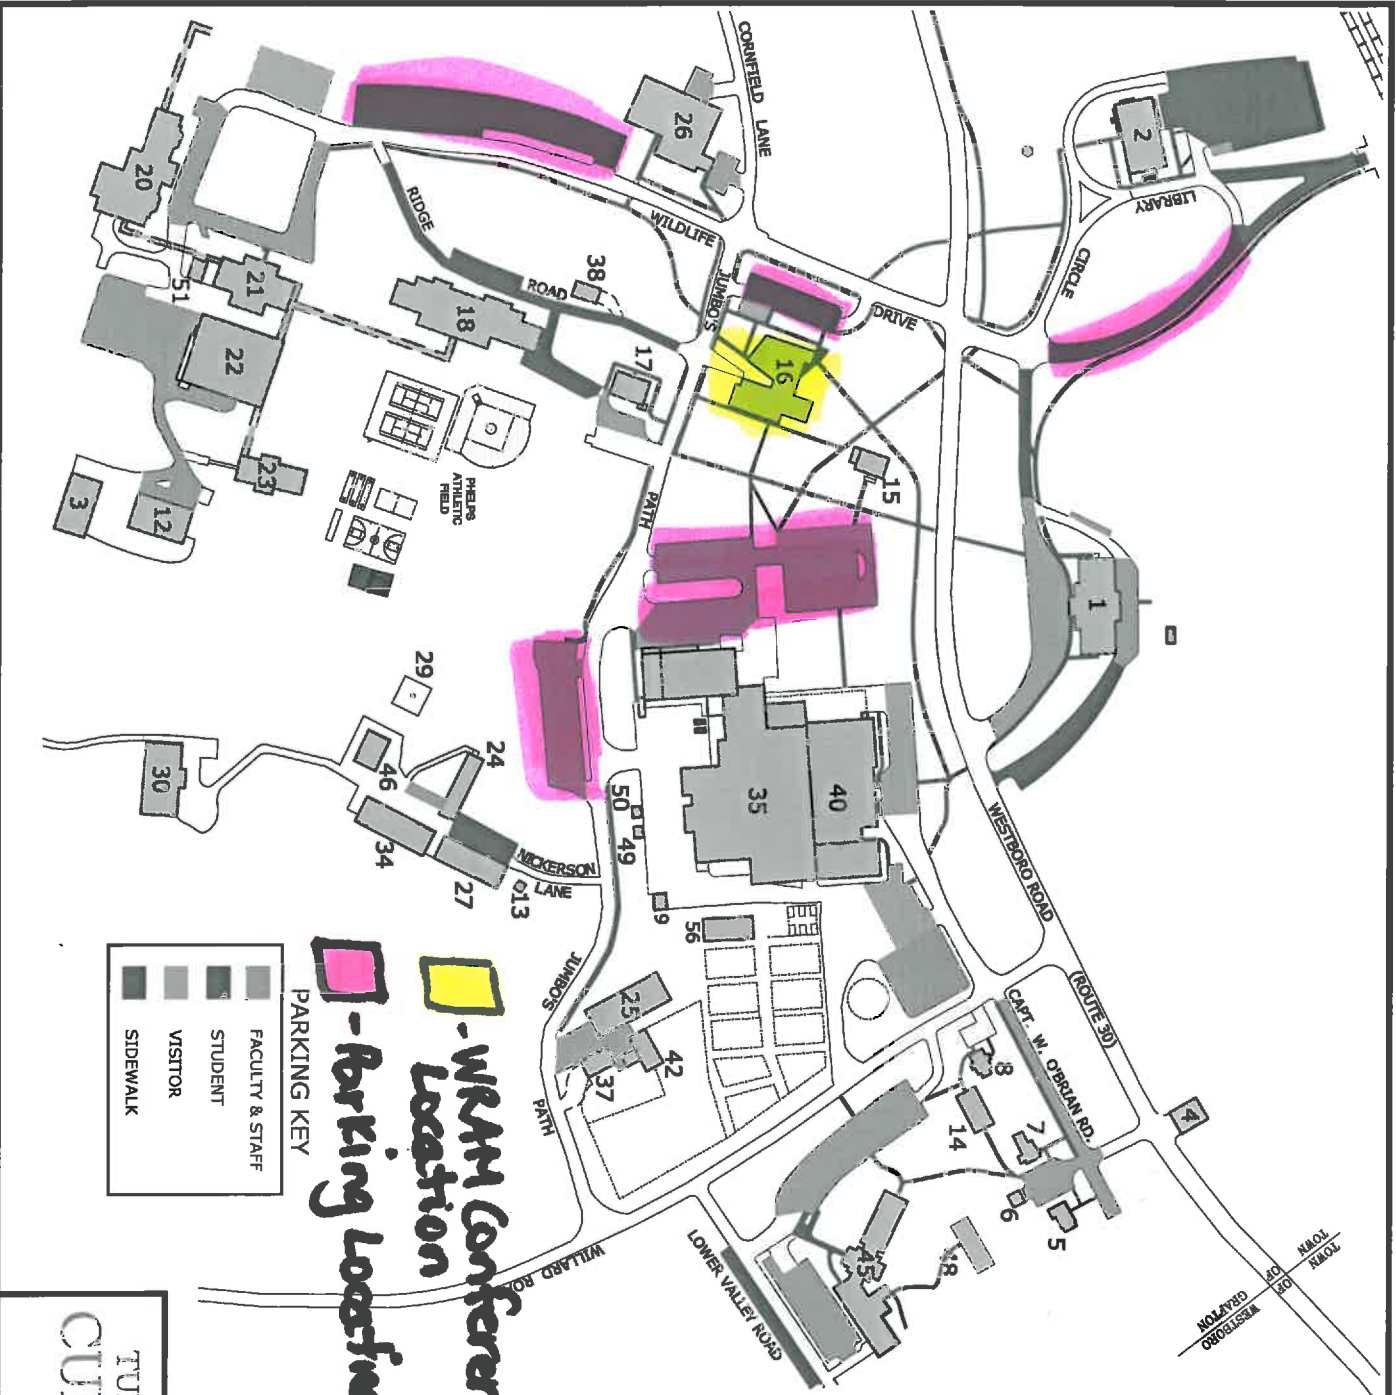

A B C D E F G H I J

-WRM Conferences Location

-Parking Locations

PARKING KEY

- FACULTY & STAFF
- STUDENT
- VISITOR
- SIDEWALK

Blg#	Building Name	Grid
1	Jean Hayes Administration Building	2A
2	FanRin M. Loew Veterinary Medical Education Center	2A
3	Coat Reproduction Barn I	8C
4	Loast Barn	7F
5	Center for Animals and Public Policy	2G
6	Seasonal Equipment Storage	3G
7	Development and Alumni Relations	3F
8	Alumni's Student Center	3F
9	Medical Gas Storage	5E
10	Gain Feed Storage Barn	5E
11	Swine Housing Unit II	(Not Shown)
12	Goat Reproduction Barn I	7C
13	Sheep Equipment Storage	5E
14	54 Willard Road Faculty Offices	3F
15	Central Services / Campus Police	3C
16	Vets Campus Center	4C
17	1 Ridge Road Faculty Offices	5C
18	Building 18 (vacant)	8B
19		
20	Department of Biomedical Sciences	7A
21	Laboratory Support Building	7B
22	Arnelia Peabody Pavilion	7B
23	Campus Storage	7C
24	Poultry Instructional Barn	7E
25	Equine Housing I	5F
26	David McCarth Veterinary Teaching Laboratory	5A
27	Sheep Instructional Barn	6E
28	Sprint Call Phone Tower	6D
29	Beer Cattle Instructional Barn	7E
30	Old Sewerage Treatment Tanks	(Not Shown)
31	Swine Housing Unit I	(Not Shown)
32		
33	Farm Machinery Shop	4E
34	Large Animal Hospital	4E
35		
36	Road Sand and Salt Storage	5F
37	Flight Cage	5B
38	Cam Dyer & Storage Barn	(Not Shown)
39	The Henry & Lida Foster Hospital for Small Animal	4E
40		
41	Equine Housing II	5F
42	Compositing at Lower Valley Road	(Not Shown)
43	Old Well Pump House	(Not Shown)
44	Bernice Barbour Wildlife Medicine Building	3G
45	Hay Storage Barn	6D
46	Old Sewer Pump House	(Not Shown)
47	Eagle Flight Cage	3G
48	Hospital Waste Storage	5E
49	Hospital Feed Storage	5E
50	31 Willard Drive Offices	7B
51		
52	Swine II Feed Storage Barn	(Not Shown)
53	Woodstock Ambulatory Service	(Not Shown)
54	New England Regional Biosciety/Lab	(Not Shown)
55	Isolation Building	4E
56		

TUFTS
CUMMINGS SCHOOL
 of Veterinary Medicine

1 2 3 4 5 6 7 8